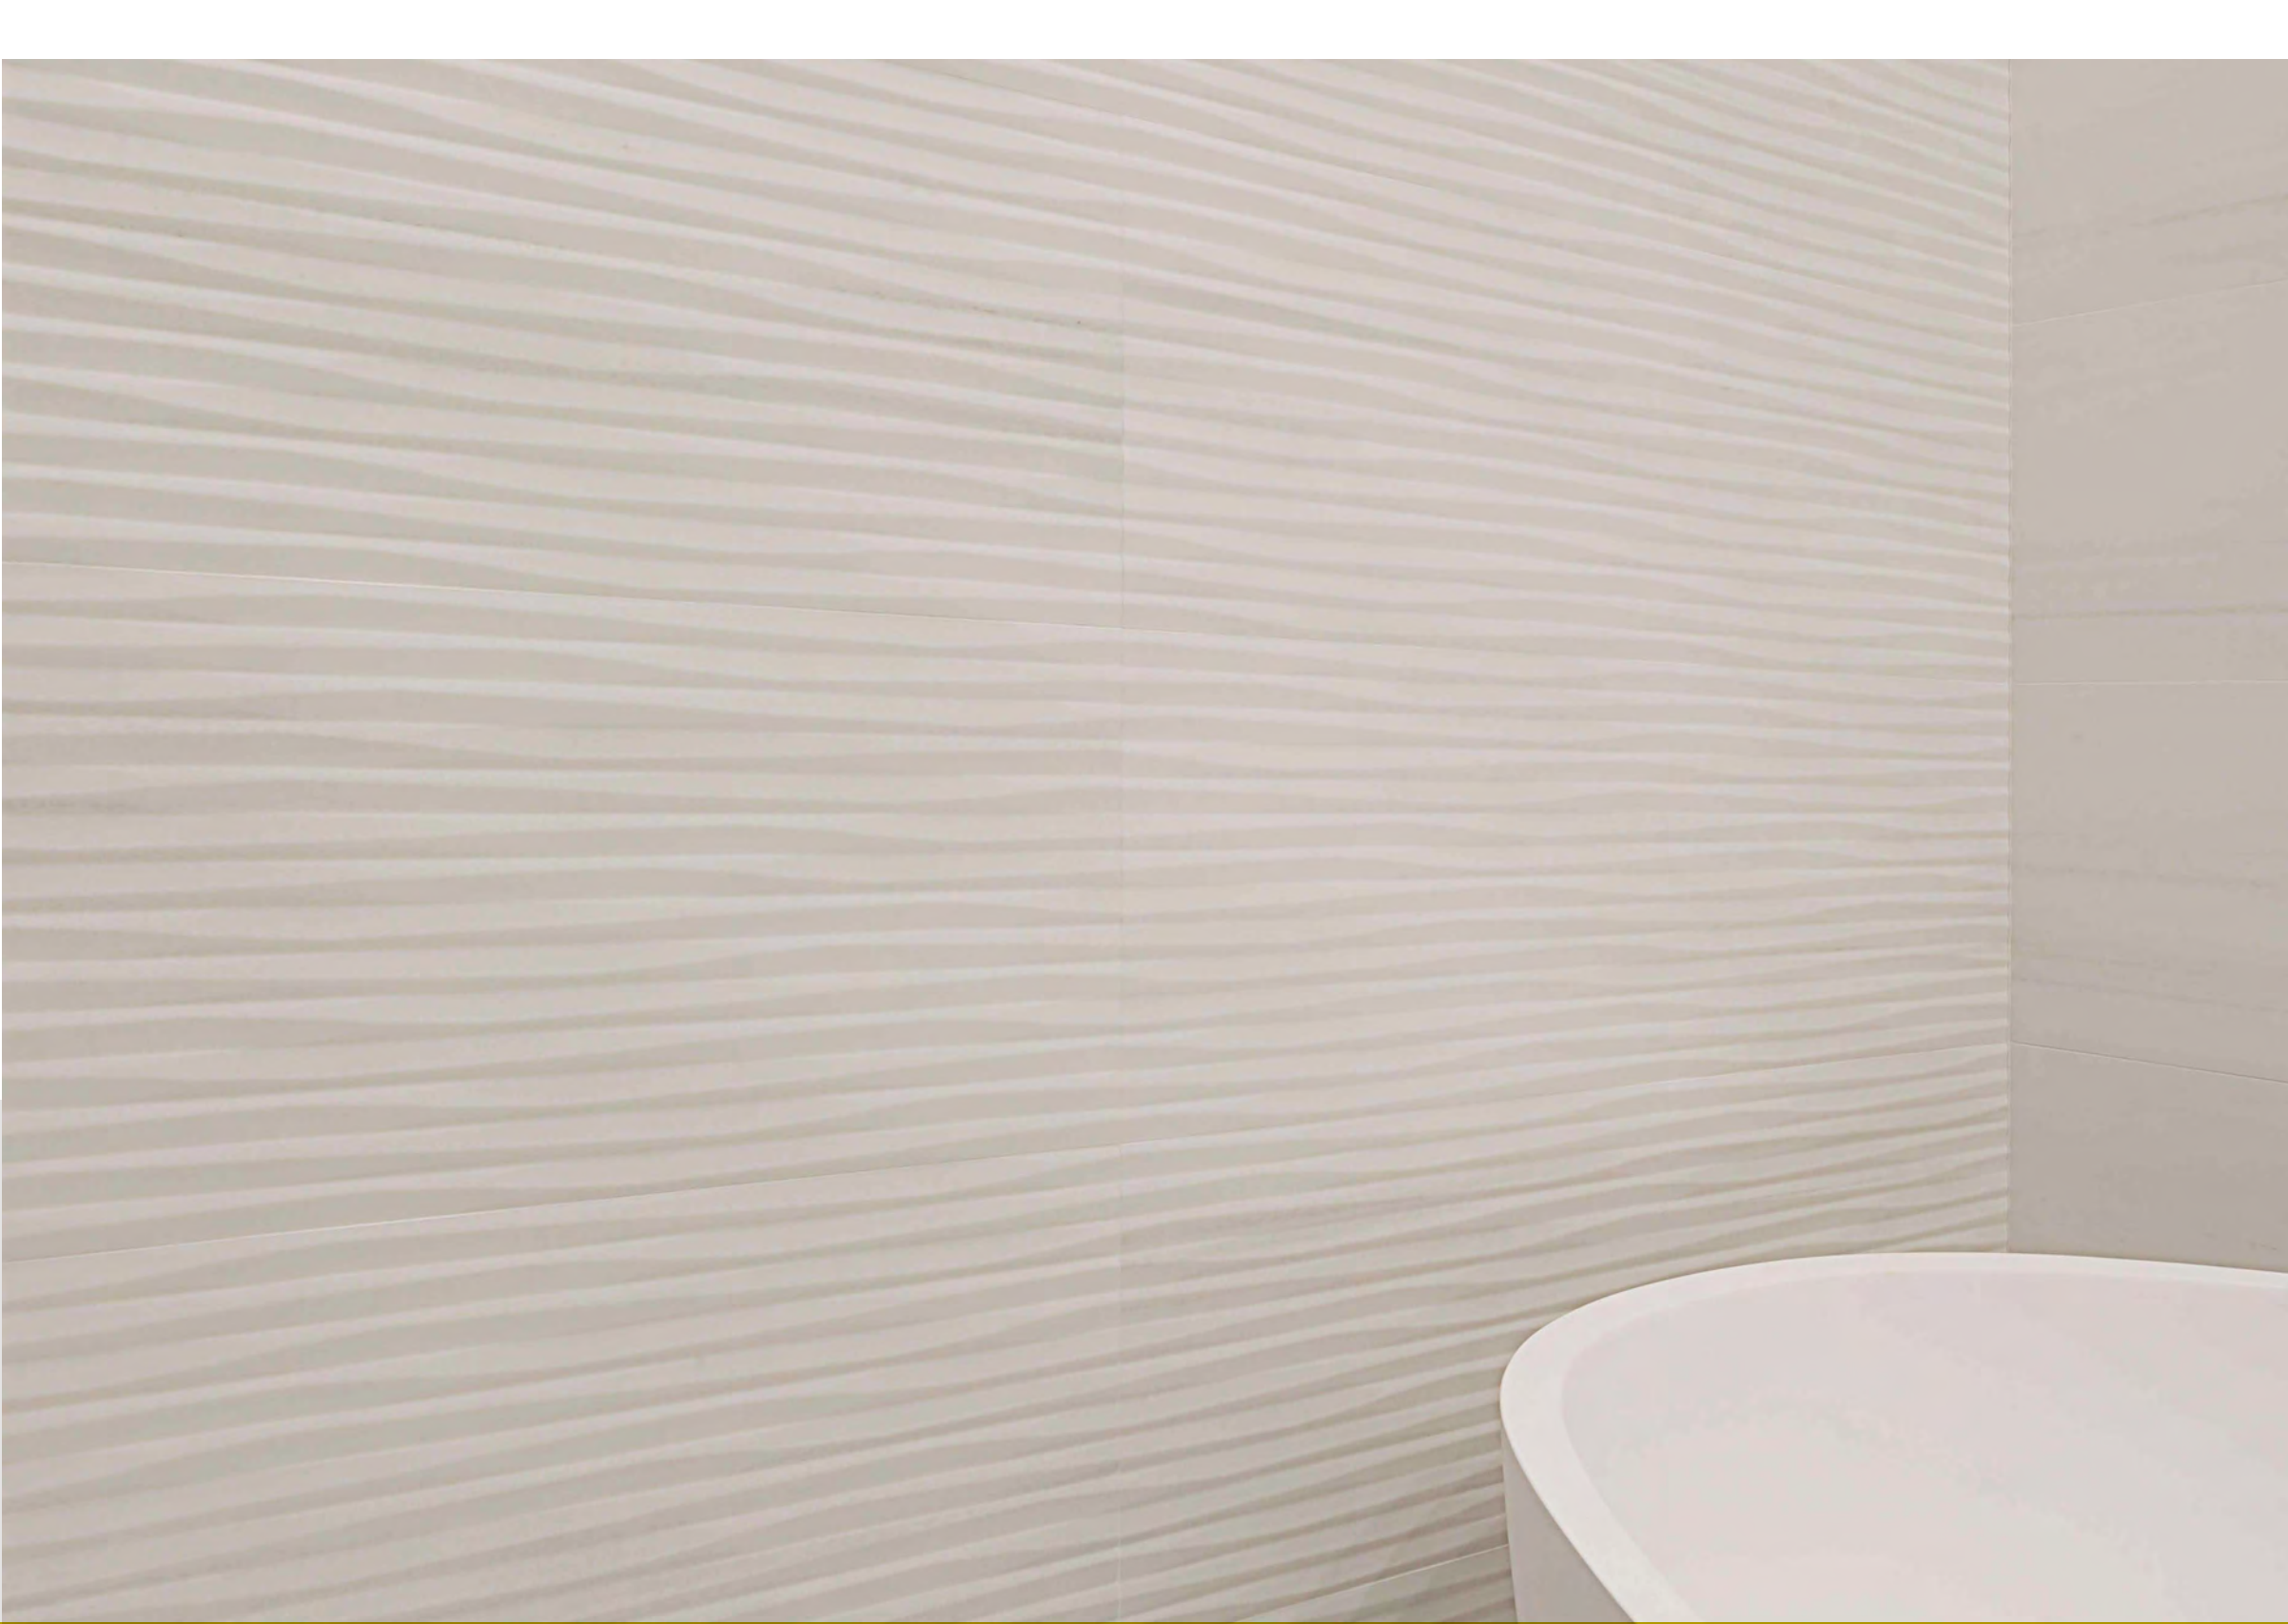

Bianco Lasa Matt / Bianco Lasa Tress Matt SLIMRECT 29x89 cm