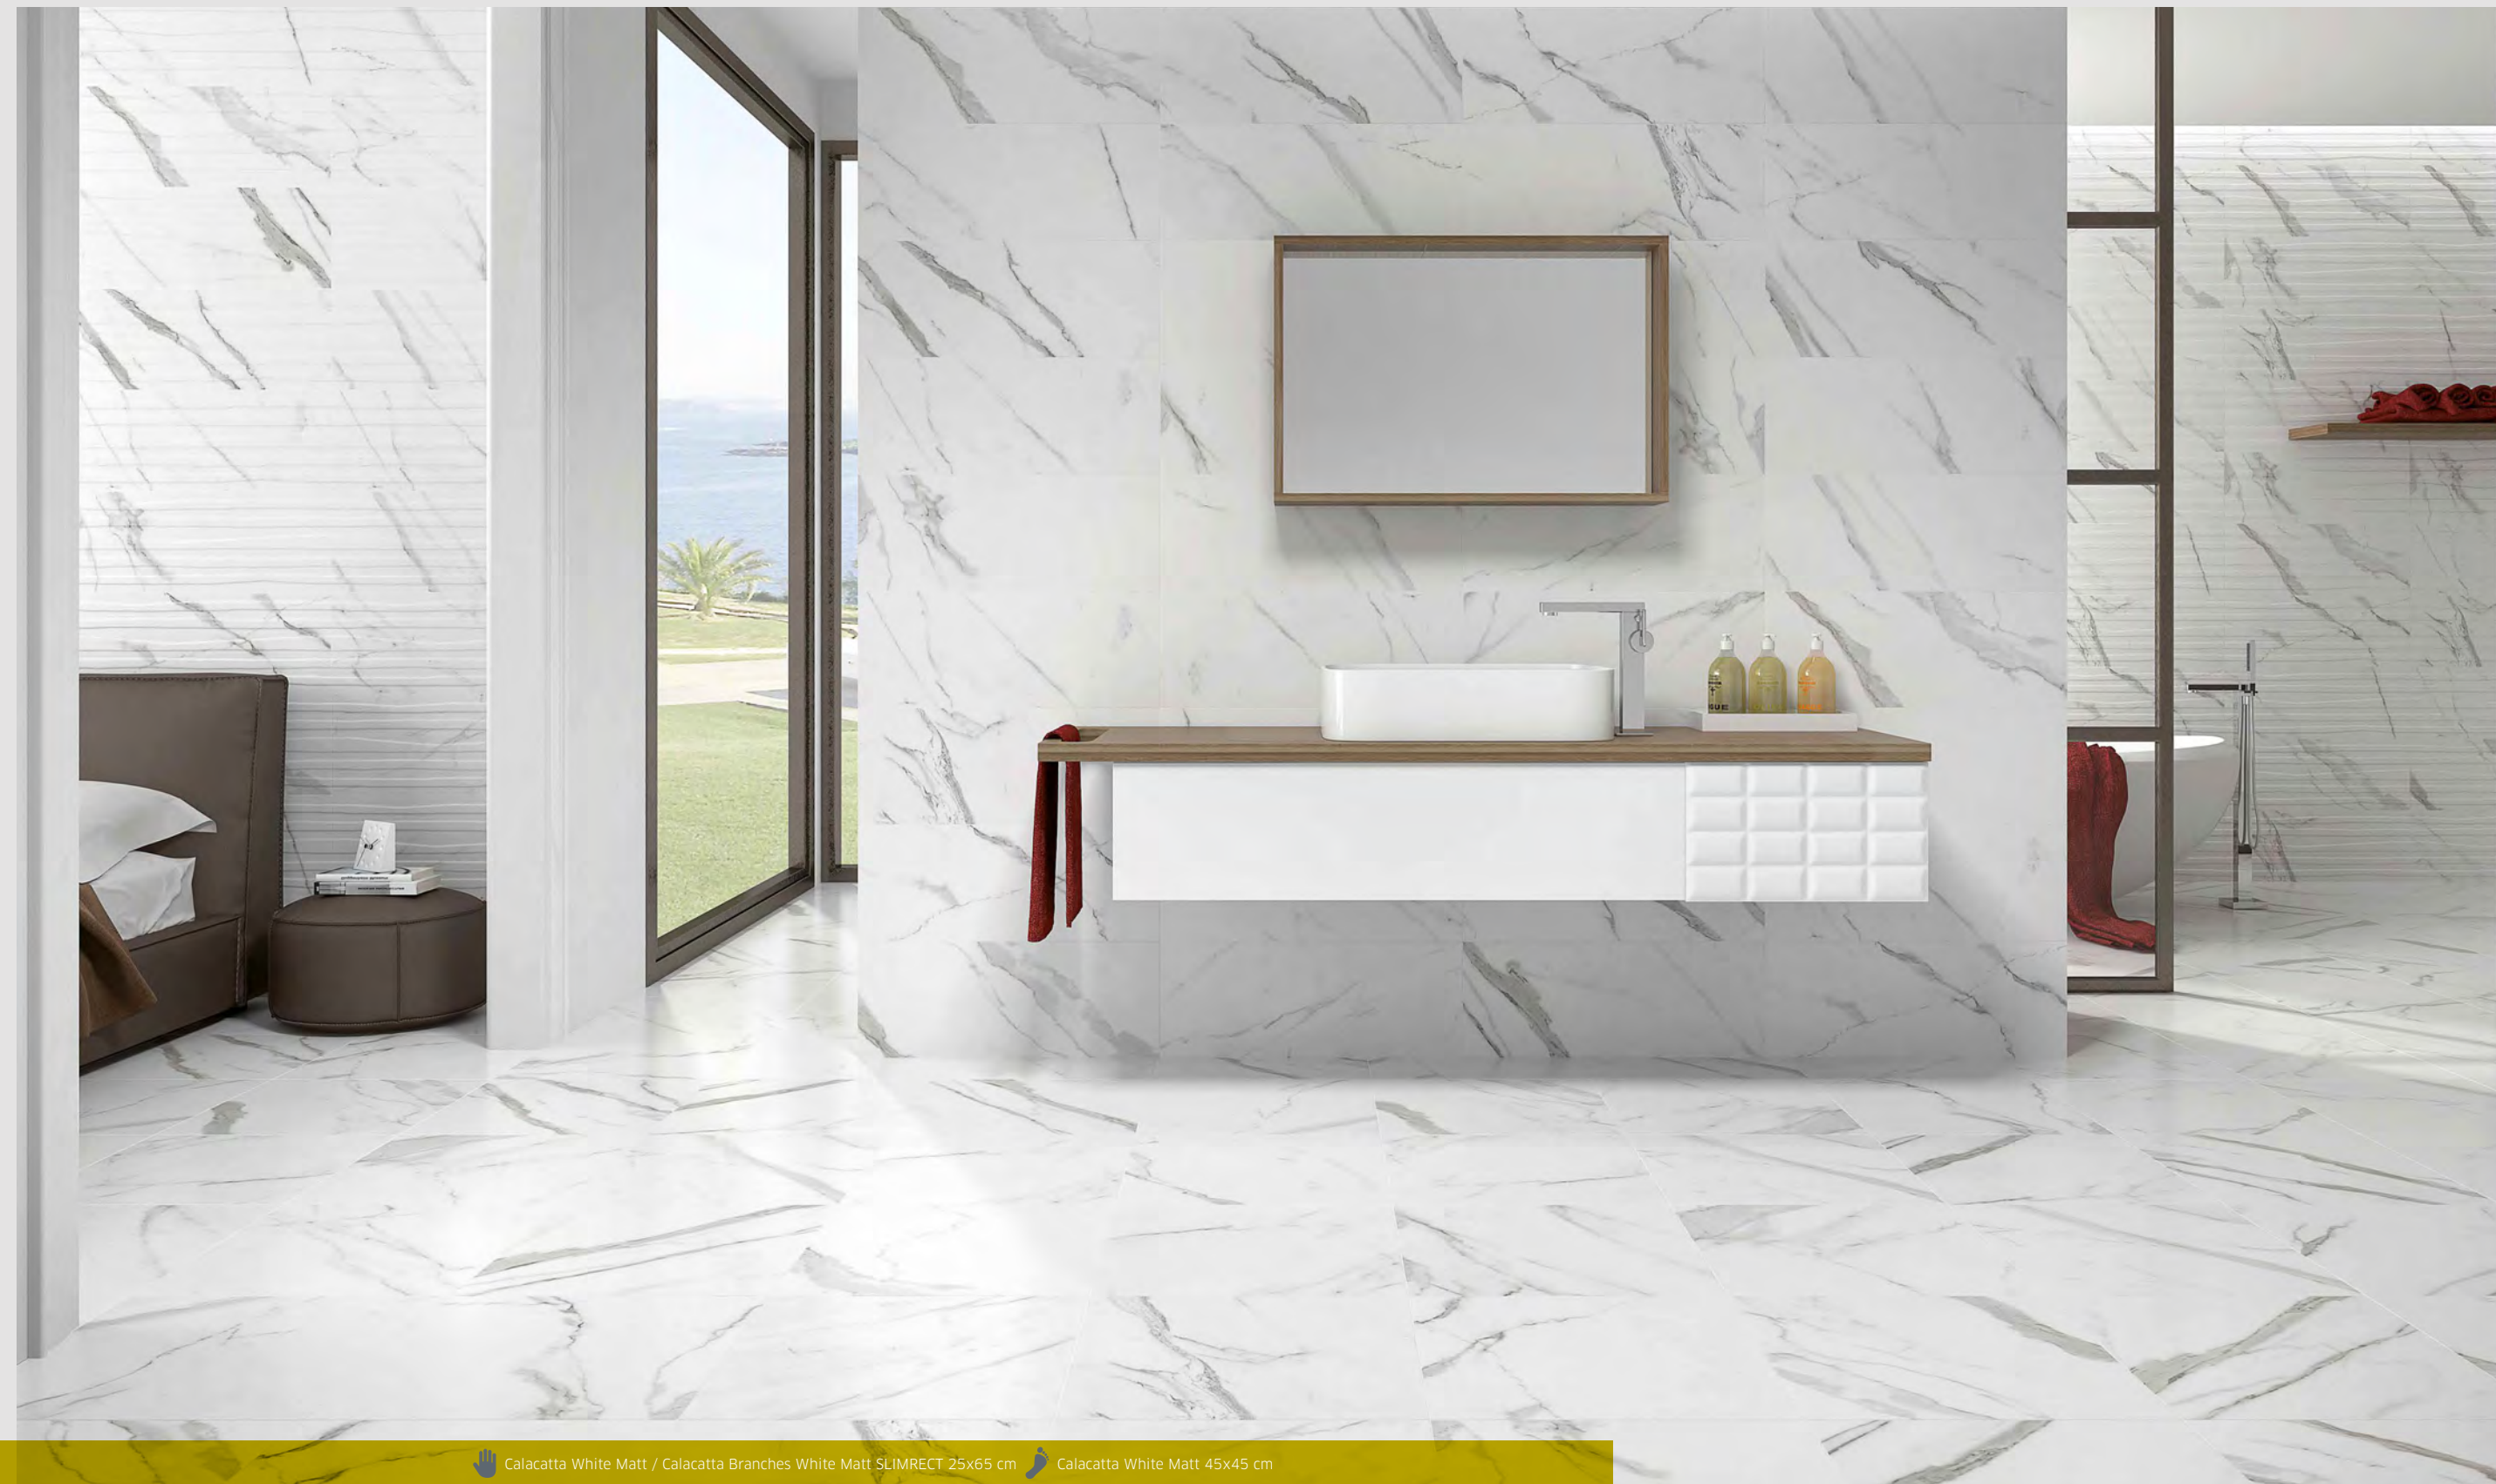

CALACATTA

25
X 65
SLIMRECT